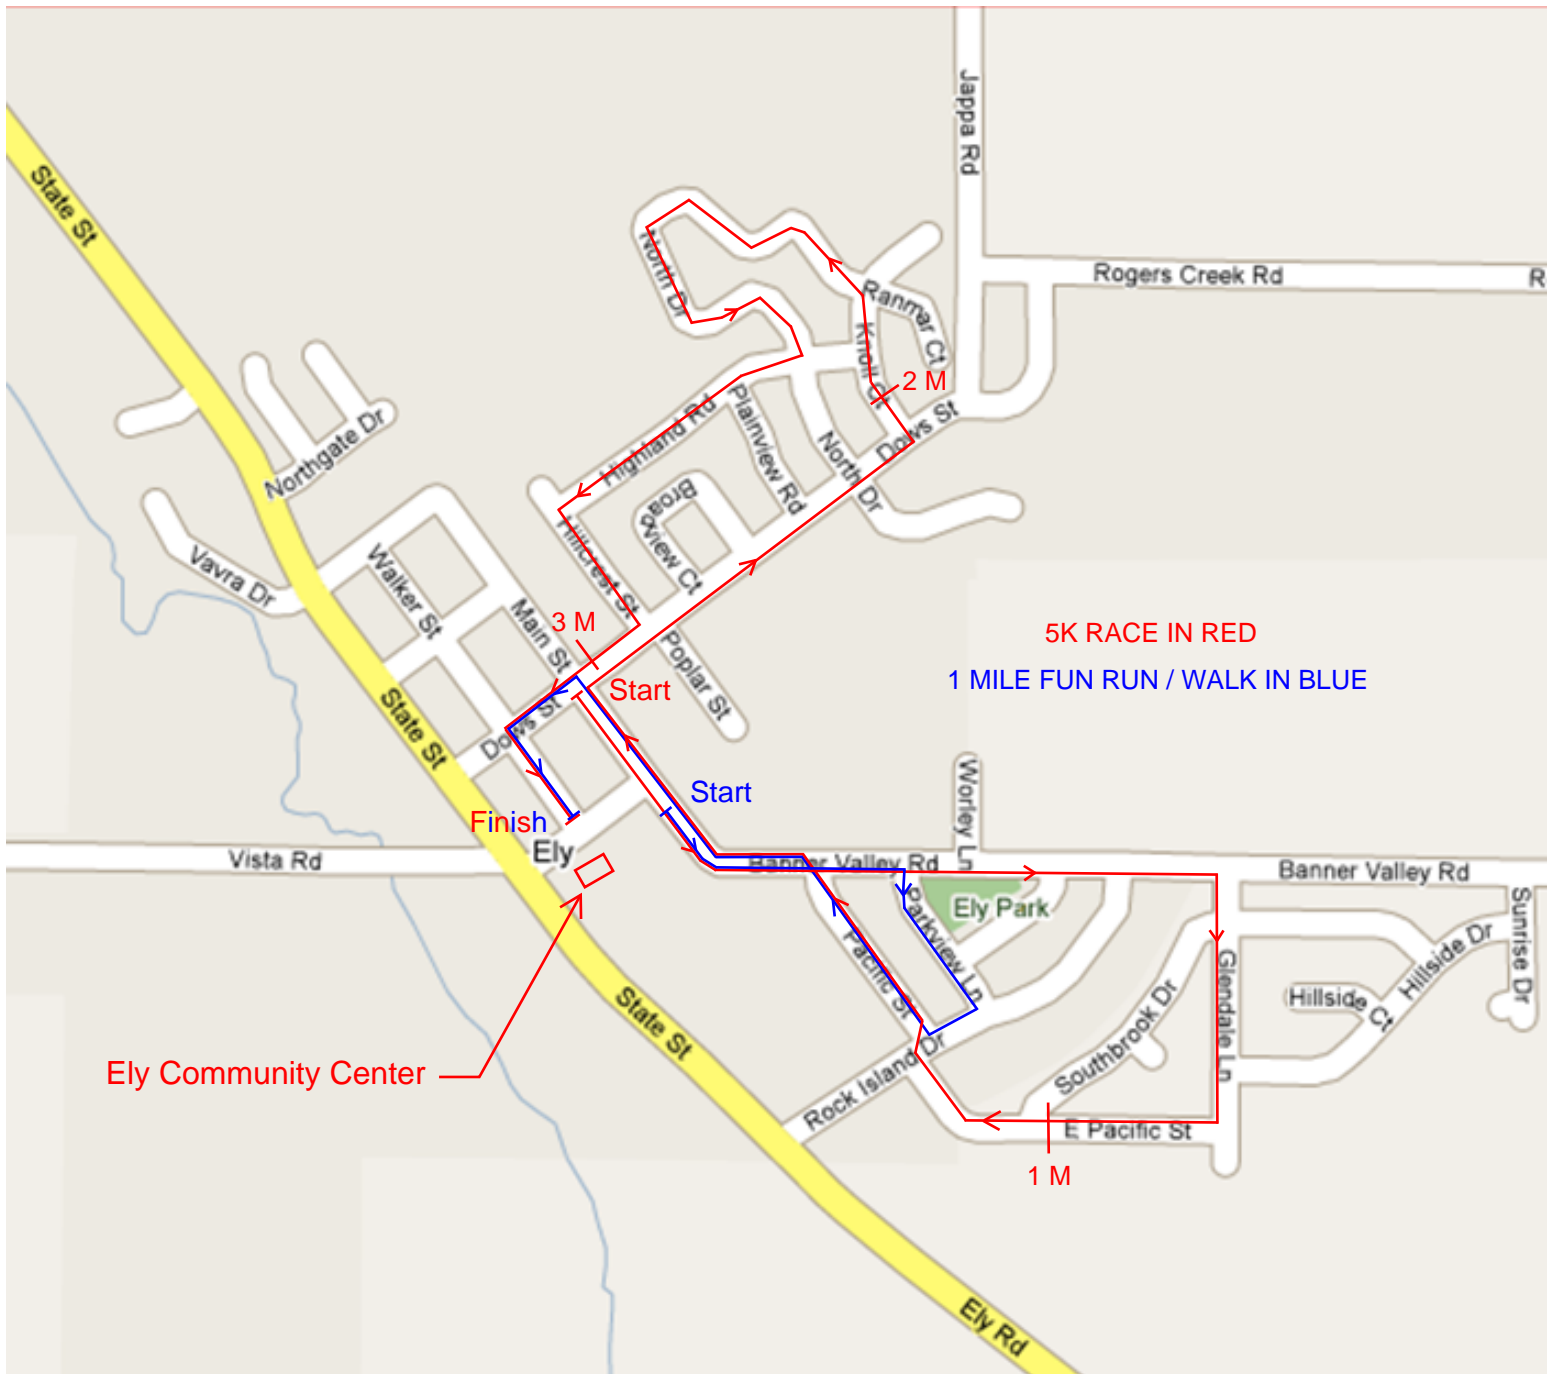

2011 ELY FALL FEST - Saturday October 1, 2011

5k Race and 1 Mile Fun Run/Walk Course Map

These running events are part of the Ely Fall Fest with all proceeds directly supporting the city of Ely's Parks and Recreation Commission. Individuals and families of all athletic abilities and ages are welcomed and encouraged to participate. The purpose of this event is to promote outdoor family activity and help with the further development of Ely's Parks and Recreational Trails. Registration Forms are available for download at: www.elyiowa.com along with a complete line-up of events and activities for the Ely Fall Fest.

Register online at www.getmeregistered.com

Race registration, check-in, start and finish are all near the Ely Community Center.

5K Race - 8:30 am 1 Mile Fun Run/Walk - 9:30 am Awards - 10:00 am Kiddie Dash - 10:30 am

Race Day Registration will be from 6:30 - 7:45 AM.