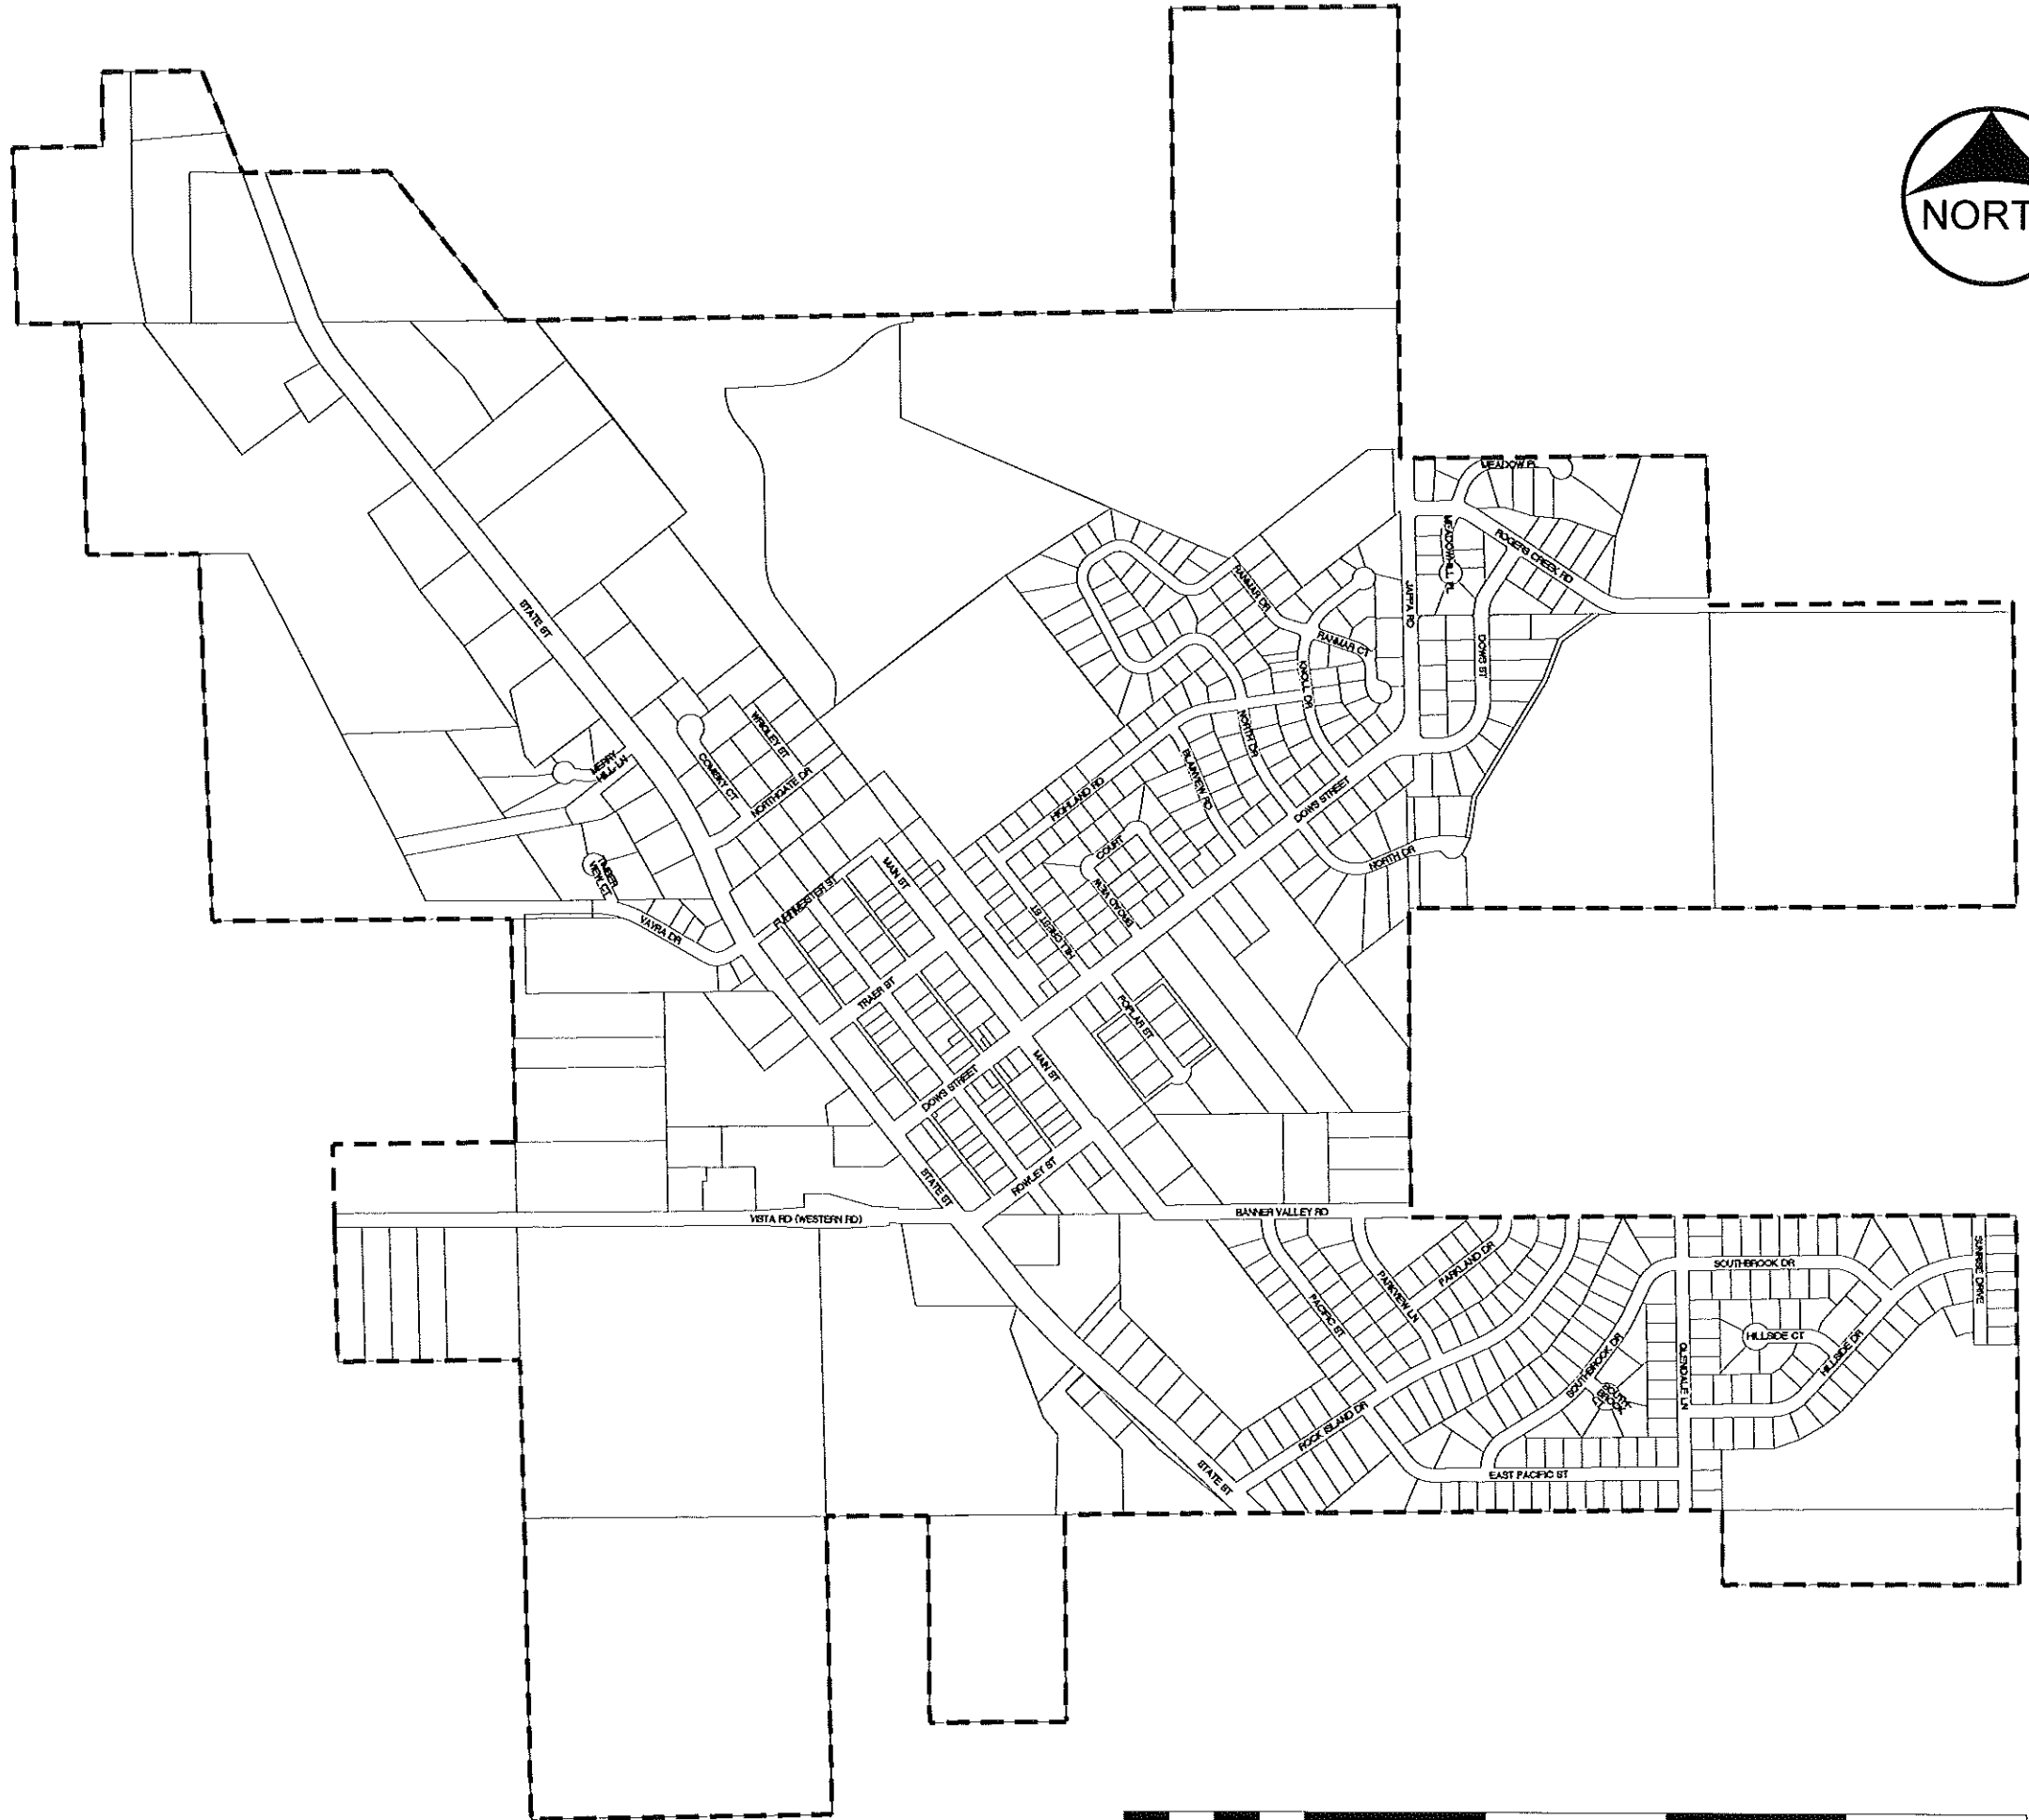

STREET MAP CITY OF ELY LINN COUNTY, IOWA

LEGEND

- CITY LIMITS
- ROADS

MAP PREPARED BY:

MMS CONSULTANTS, Inc.
 Iowa City, Iowa (319) 351-8282
 Cedar Rapids, Iowa (319) 841-5188
 <> CIVIL ENGINEERS <> LAND PLANNERS <>
 <> LANDSCAPE ARCHITECTS <> LAND SURVEYORS <>
 <> ENVIRONMENTAL SPECIALISTS <>