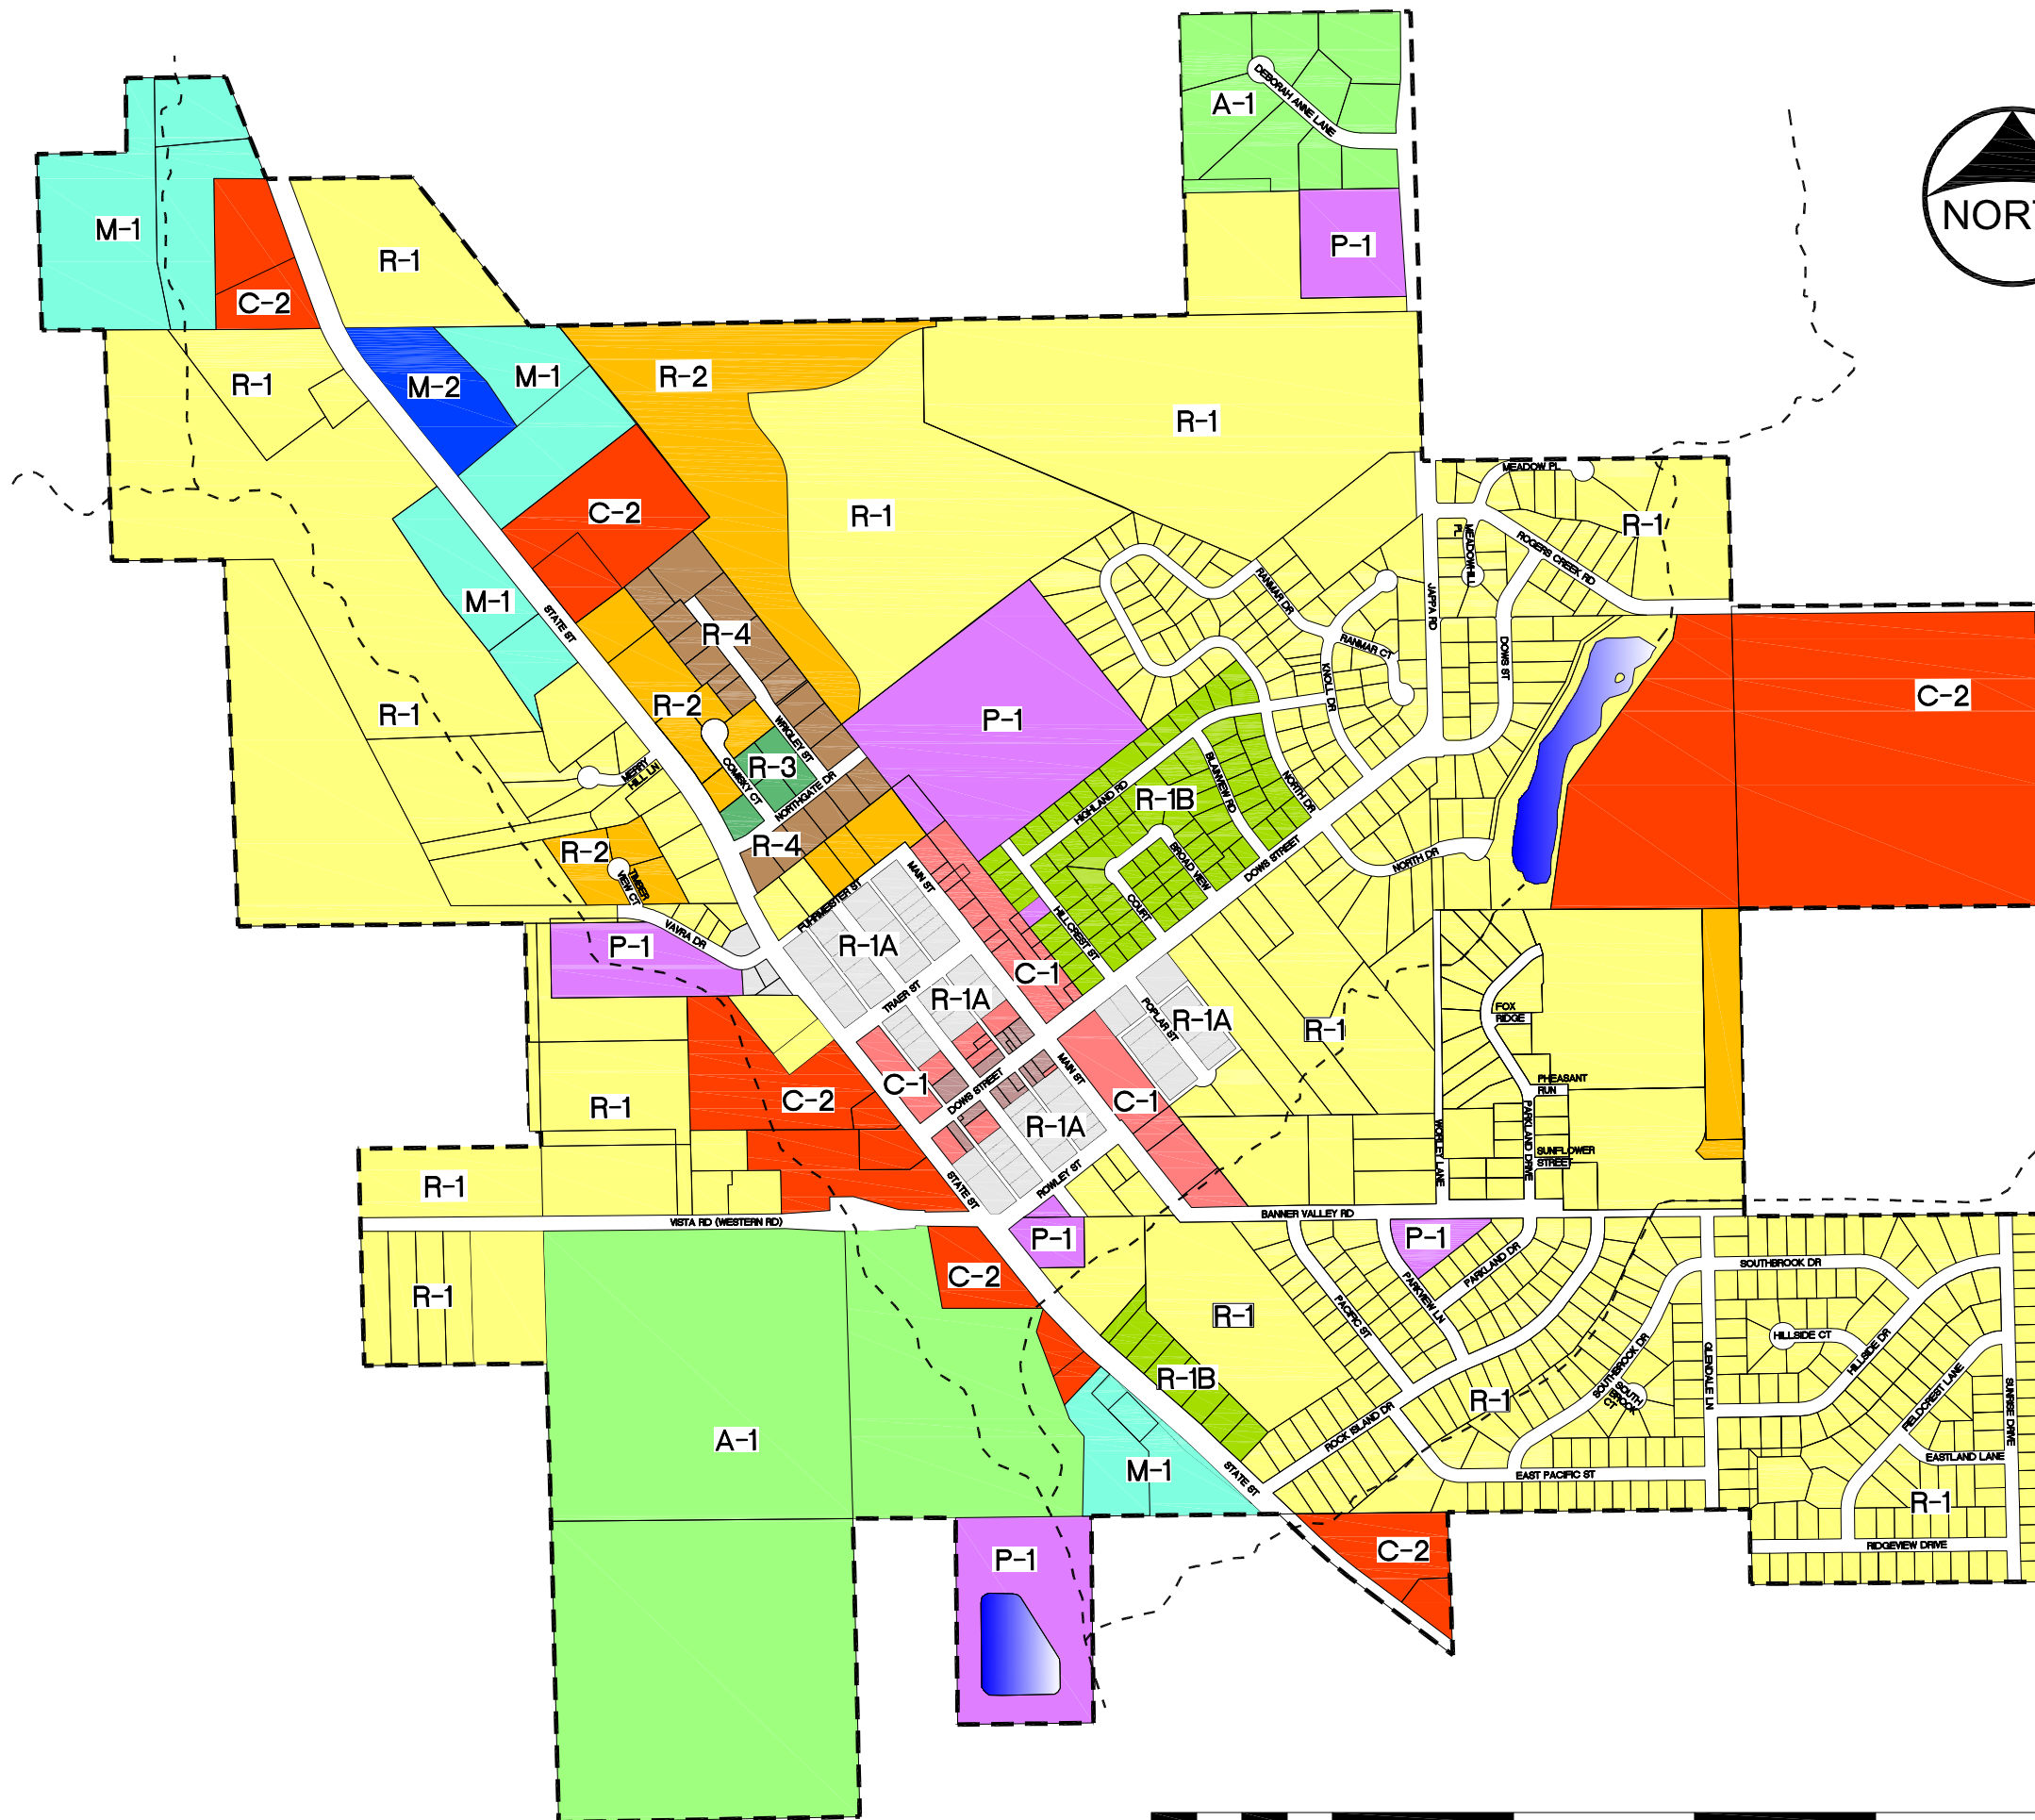

# ZONING MAP CITY OF ELY LINN COUNTY, IOWA

## LEGEND

- CITY LIMITS
- ROADS
- STREAMS
- WATER

## Zoning Districts

- A-1 -- AGRICULTURAL
- C-1 -- CENTRAL BUSINESS DISTRICT
- C-1A -- DOWNTOWN COMMERCIAL DISTRICT
- C-2 -- HIGHWAY COMMERCIAL
- M-1 -- LIGHT INDUSTRIAL
- M-2 -- HEAVY INDUSTRIAL
- P-1 -- PUBLIC USE
- R-1 -- SINGLE FAMILY RESIDENTIAL
- R-1A -- SINGLE FAMILY RESIDENTIAL
- R-1B -- SINGLE FAMILY RESIDENTIAL
- R-2 -- MULTI-FAMILY RESIDENTIAL
- R-3 -- MULTI-FAMILY RESIDENTIAL
- R-4 -- MULTI-FAMILY RESIDENTIAL